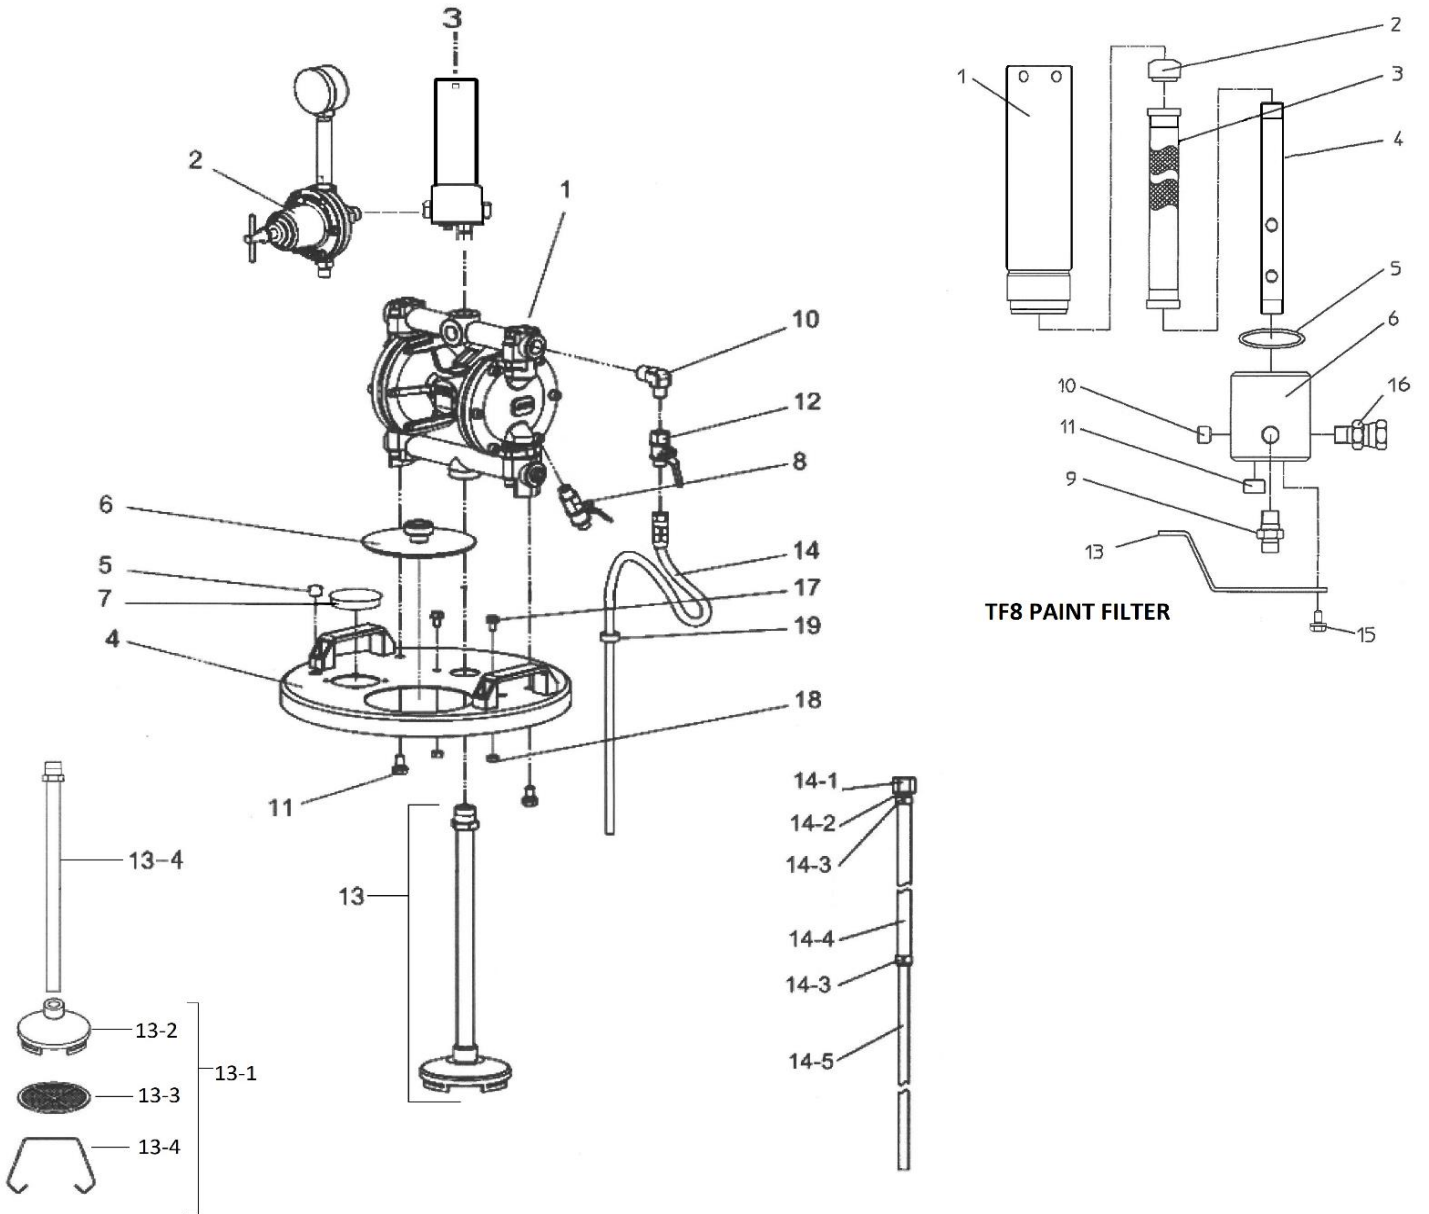

DPS901G / 1201C Double Diaphragm Pump

PR5 Paint Regulator

DPS901G / 1201C Double Diaphragm Pump

ITEM NO.	PART NO.	DESCRIPTION	ITEM NO.	PART NO.	DESCRIPTION
1		Diaphragm Pump	14	94494580	Drain Hose Assembly
2	PR5	Paint Regulator (See Parts Below)	14-1	94017021	Cap Nut
3	TF8	Paint Filter See (Parts Below)	14-2	PJU02F	Hose Joint
4	94434642	Lid Assembly (No Fill Cover)	14-3	97372010	Hose Band
5	96992987	Dust Proof Cover Small	14-4	94473590	Drain Hose
6	94431611	Fill Cover For Lid Assembly 94434642	14-5	94412620	Drain Pipe
7	96992988	Dust Proof Cap Large	17	96994756	Bolt with Washer
8	94427591	Ball Valve	18	96382062	Nut
10	94441590	Elbow	19	94446530	Drain Pipe Guide
11	96994758	Bolt	20	94492870	Twin Air Regulator Set (Not Shown)
12	94433630	Ball Valve			
13	94404210	Suction Pipe Assembly			
13-1	94637780	Pick Up Filter Complete			
13-2	94344780	Filter Body			
13-3	94345780	Filter 50 Mesh			
13-4	94346780	Intake Filter Retaining Spring			