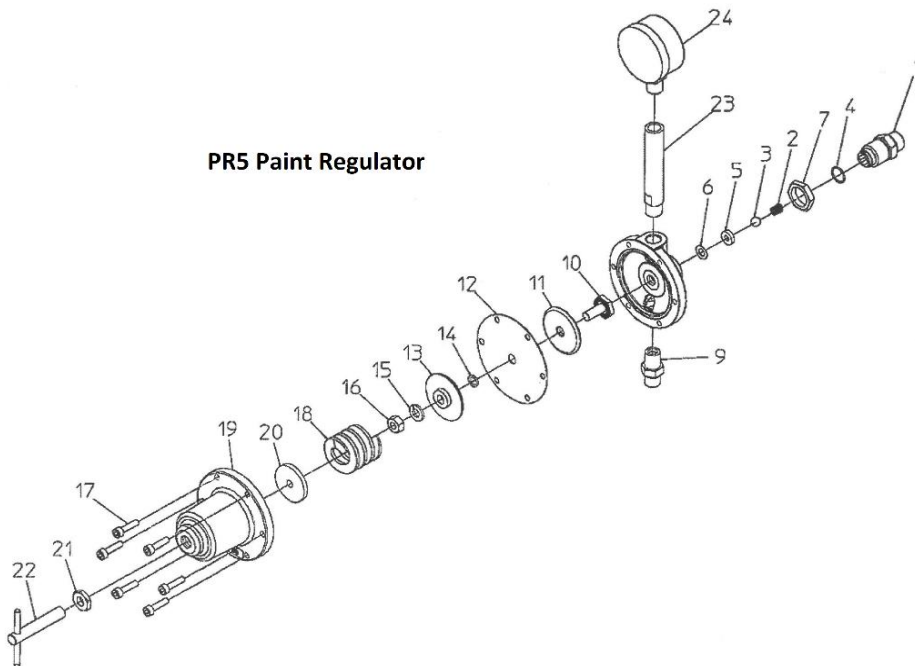

DPS901G / 1201C Double Diaphragm Pump

PR5 Paint Regulator

DPS901G / 1201C Double Diaphragm Pump

ITEM NO.	PART NO.	DESCRIPTION	ITEM NO.	PART NO.	DESCRIPTION
1		Diaphragm Pump	14	94494580	Drain Hose Assembly
2	PR5	Paint Regulator (See Parts Below)	14-1	94017021	Cap Nut
3	TF8	Paint Filter See (Parts Below)	14-2	PJU02F	Hose Joint
4	94434642	Lid Assembly (No Fill Cover)	14-3	97372010	Hose Band
5	96992987	Dust Proof Cover Small	14-4	94473590	Drain Hose
6	94431611	Fill Cover For Lid Assembly 94434642	14-5	94412620	Drain Pipe
7	96992988	Dust Proof Cap Large	17	96994756	Bolt with Washer
8	94427591	Ball Valve	18	96382062	Nut
10	94441590	Elbow	19	94446530	Drain Pipe Guide
11	96994758	Bolt	20	94492870	Twin Air Regulator Set (Not Shown)
12	94433630	Ball Valve			
13	94404210	Suction Pipe Assembly			
13-1	94637780	Pick Up Filter Complete			
13-2	94344780	Filter Body			
13-3	94345780	Filter 50 Mesh			
13-4	94346780	Intake Filter Retaining Spring			